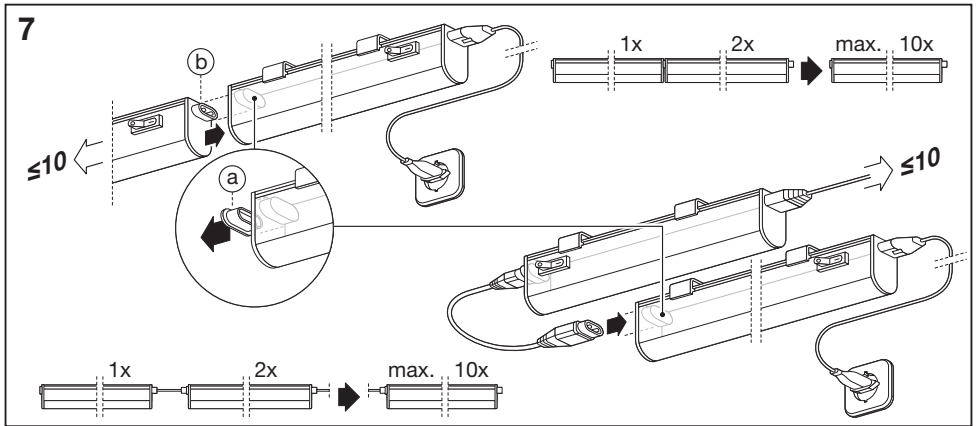

# LED SWITCH BATTEN

	L x W x H [mm]
LED SWITCH BATTEN 0.3M	313x22x30
LED SWITCH BATTEN 0.6M	573x22x30
LED SWITCH BATTEN 0.9M	873x22x30
LED SWITCH BATTEN 1.2M	1173x22x30

2

	x
LED SWITCH BATTEN 0.3M	290mm
LED SWITCH BATTEN 0.6M	550mm
LED SWITCH BATTEN 0.9M	850mm
LED SWITCH BATTEN 1.2M	1150mm

3

	x
LED SWITCH BATTEN 0.3M	290mm
LED SWITCH BATTEN 0.6M	550mm
LED SWITCH BATTEN 0.9M	850mm
LED SWITCH BATTEN 1.2M	1150mm

4

“click”

“click”

	EAN	This product contains a light source of energy efficiency class	Contained Light Source
LED SWITCH BATTEN 0.3M 4W/830	4058075266681	E	
LED SWITCH BATTEN 0.3M 4W/840	4058075266704	E	
LED SWITCH BATTEN 0.6M 8W/830	4058075266728	E	
LED SWITCH BATTEN 0.6M 8W/840	4058075266742	E	
LED SWITCH BATTEN 0.9M 10W/830	4058075266865	E	
LED SWITCH BATTEN 0.9M 10W/840	4058075266964	E	
LED SWITCH BATTEN 1.2M 14W/830	4058075266988	E	
LED SWITCH BATTEN 1.2M 14W/840	4058075267046	E	