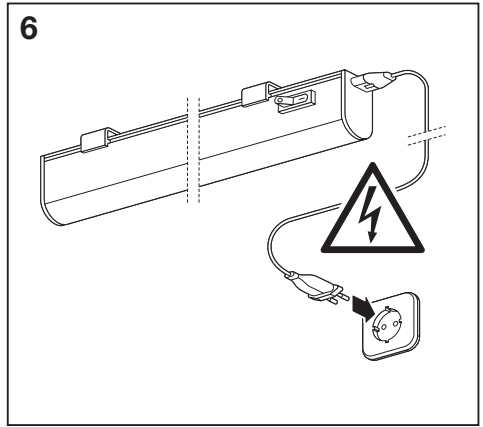

# LED SWITCH BATTEN

	L x W x H [mm]
LED SWITCH BATTEN 0.3M	313x22x30
LED SWITCH BATTEN 0.6M	573x22x30
LED SWITCH BATTEN 0.9M	873x22x30
LED SWITCH BATTEN 1.2M	1173x22x30

2

	x
LED SWITCH BATTEN 0.3M	290mm
LED SWITCH BATTEN 0.6M	550mm
LED SWITCH BATTEN 0.9M	850mm
LED SWITCH BATTEN 1.2M	1150mm

3

	x
LED SWITCH BATTEN 0.3M	290mm
LED SWITCH BATTEN 0.6M	550mm
LED SWITCH BATTEN 0.9M	850mm
LED SWITCH BATTEN 1.2M	1150mm

4

“click”

“click”

	EAN	This product contains a light source of energy efficiency class	Contained Light Source
LED SWITCH BATTEN 0.3M 4W/830	4058075266681	E	
LED SWITCH BATTEN 0.3M 4W/840	4058075266704	E	
LED SWITCH BATTEN 0.6M 8W/830	4058075266728	E	
LED SWITCH BATTEN 0.6M 8W/840	4058075266742	E	
LED SWITCH BATTEN 0.9M 10W/830	4058075266865	E	
LED SWITCH BATTEN 0.9M 10W/840	4058075266964	E	
LED SWITCH BATTEN 1.2M 14W/830	4058075266988	E	
LED SWITCH BATTEN 1.2M 14W/840	4058075267046	E	