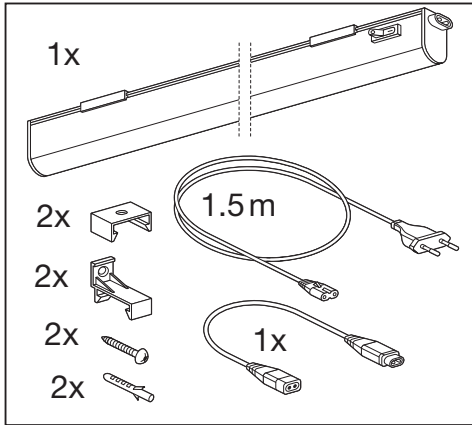

## LED SWITCH BATTEN

---

	EAN	W	lm	K	Temp (°C)	V~	mA	Hz	DF	
<b>LED SWITCH BATTEN 0.3M 4W/830</b>	4058075266681	4	450	3000	-20...+40	220-240	35	50/60	>0.7	0.1 kg
<b>LED SWITCH BATTEN 0.3M 4W/840</b>	4058075266704	4	450	4000	-20...+40	220-240	35	50/60	>0.7	0.1 kg
<b>LED SWITCH BATTEN 0.6M 8W/830</b>	4058075266728	8	900	3000	-20...+40	220-240	60	50/60	>0.7	0.1 kg
<b>LED SWITCH BATTEN 0.6M 8W/840</b>	4058075266742	8	900	4000	-20...+40	220-240	60	50/60	>0.7	0.1 kg
<b>LED SWITCH BATTEN 0.9M 10W/830</b>	4058075266865	10	1100	3000	-20...+40	220-240	75	50/60	>0.7	0.1 kg
<b>LED SWITCH BATTEN 0.9M 10W/840</b>	4058075266964	10	1100	4000	-20...+40	220-240	75	50/60	>0.7	0.1 kg
<b>LED SWITCH BATTEN 1.2M 14W/830</b>	4058075266988	14	1600	3000	-20...+40	220-240	105	50/60	>0.7	0.2 kg
<b>LED SWITCH BATTEN 1.2M 14W/840</b>	4058075267046	14	1600	4000	-20...+40	220-240	105	50/60	>0.7	0.2 kg

# LED SWITCH BATTEN

	L x W x H [mm]
LED SWITCH BATTEN 0.3M	313x22x30
LED SWITCH BATTEN 0.6M	573x22x30
LED SWITCH BATTEN 0.9M	873x22x30
LED SWITCH BATTEN 1.2M	1173x22x30

2

	x
LED SWITCH BATTEN 0.3M	290mm
LED SWITCH BATTEN 0.6M	550mm
LED SWITCH BATTEN 0.9M	850mm
LED SWITCH BATTEN 1.2M	1150mm

3

	x
LED SWITCH BATTEN 0.3M	290mm
LED SWITCH BATTEN 0.6M	550mm
LED SWITCH BATTEN 0.9M	850mm
LED SWITCH BATTEN 1.2M	1150mm

4

“click”

“click”

	EAN	This product contains a light source of energy efficiency class	Contained Light Source
LED SWITCH BATTEN 0.3M 4W/830	4058075266681	E	
LED SWITCH BATTEN 0.3M 4W/840	4058075266704	E	
LED SWITCH BATTEN 0.6M 8W/830	4058075266728	E	
LED SWITCH BATTEN 0.6M 8W/840	4058075266742	E	
LED SWITCH BATTEN 0.9M 10W/830	4058075266865	E	
LED SWITCH BATTEN 0.9M 10W/840	4058075266964	E	
LED SWITCH BATTEN 1.2M 14W/830	4058075266988	E	
LED SWITCH BATTEN 1.2M 14W/840	4058075267046	E	