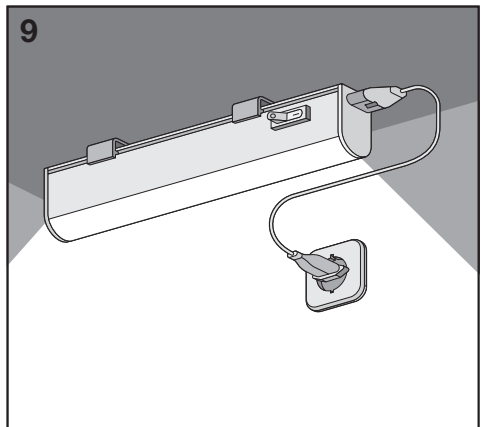

# LED SWITCH BATTEN

	L x W x H [mm]
LED SWITCH BATTEN 0.3M	313x22x30
LED SWITCH BATTEN 0.6M	573x22x30
LED SWITCH BATTEN 0.9M	873x22x30
LED SWITCH BATTEN 1.2M	1173x22x30

2

	x
LED SWITCH BATTEN 0.3M	290mm
LED SWITCH BATTEN 0.6M	550mm
LED SWITCH BATTEN 0.9M	850mm
LED SWITCH BATTEN 1.2M	1150mm

3

	x
LED SWITCH BATTEN 0.3M	290mm
LED SWITCH BATTEN 0.6M	550mm
LED SWITCH BATTEN 0.9M	850mm
LED SWITCH BATTEN 1.2M	1150mm

4

“click”

“click”

	EAN	This product contains a light source of energy efficiency class	Contained Light Source
LED SWITCH BATTEN 0.3M 4W/830	4058075266681	E	
LED SWITCH BATTEN 0.3M 4W/840	4058075266704	E	
LED SWITCH BATTEN 0.6M 8W/830	4058075266728	E	
LED SWITCH BATTEN 0.6M 8W/840	4058075266742	E	
LED SWITCH BATTEN 0.9M 10W/830	4058075266865	E	
LED SWITCH BATTEN 0.9M 10W/840	4058075266964	E	
LED SWITCH BATTEN 1.2M 14W/830	4058075266988	E	
LED SWITCH BATTEN 1.2M 14W/840	4058075267046	E	