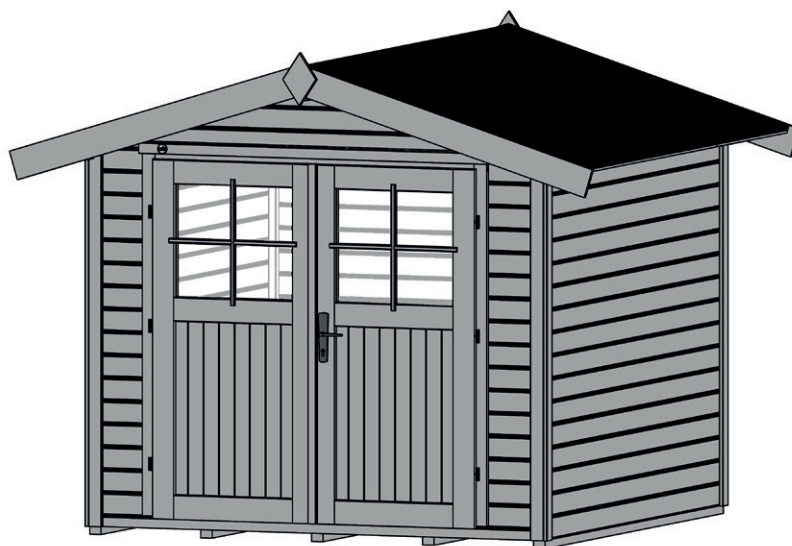

www.weka-holzbau.com

Gartenhaus

122.2421.40001	122.2424.40001
122.2421.43001	122.2424.43001
122.2421.45001	122.2424.45001
122.2421.46001	122.2424.46001

Montage-, Bedienungs- und Wartungsanleitung

800.0286.17.76